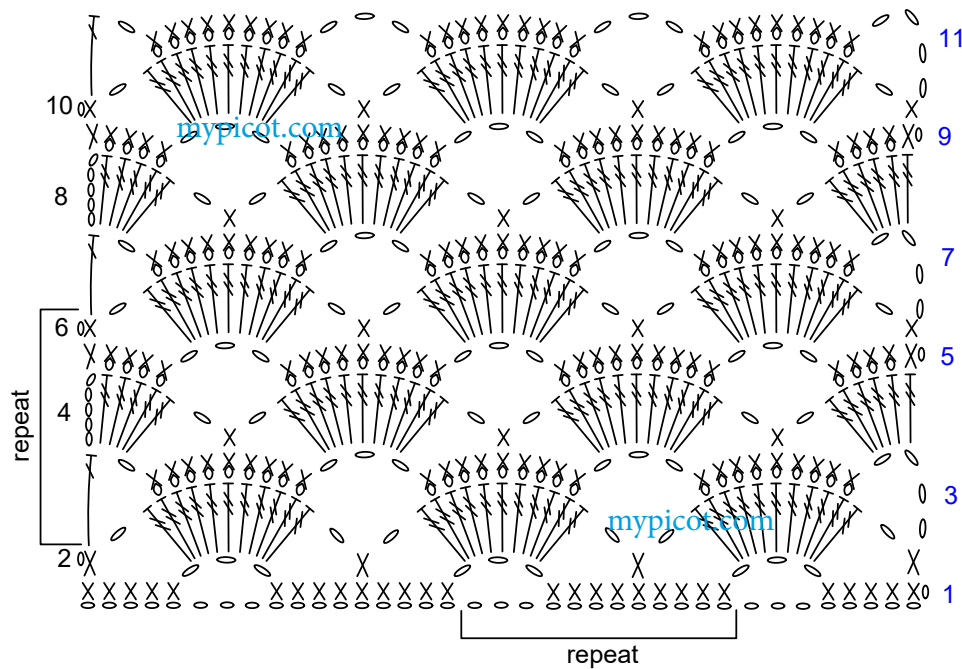

UK / US

⌘ - Front Post double crochet /single crochet

*Flower*

Flower middle part 2 (white + cider)

Flower middle part 1 (beige)

Flower Petals (blue)

Flower bud

Leaf